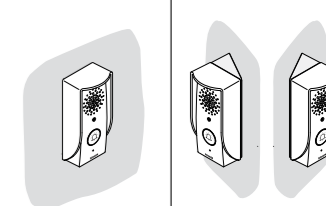

Control your home from every room.....Expand your system up to 4 additional internal units

Pick & mix the internal units

Common features of all internal units

- Easy 4-wires installation
- Expandability (you can add up to 4 internal units; all **video units** are interchangeable and compatible with each other)

7" Video colour internal units

4.3" Video colour internal units

Audio internal unit

Audio internal unit compatible with video solution.

ONE entrance house

Recommended cables

Accepted cables

TWO entrances house

Entrance panels angle bracket installation

WITHOUT ANGLE BRACKET

WITH ANGLE BRACKET