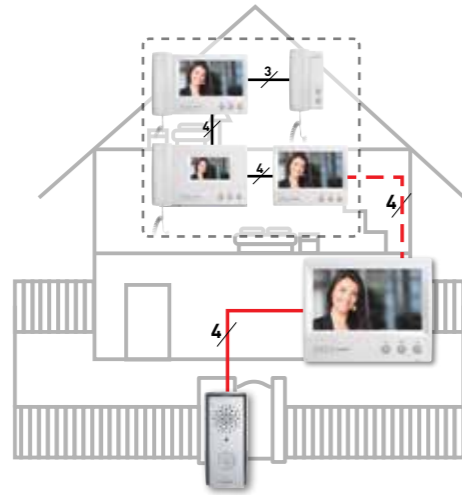

PROFESSIONAL and FLEXIBLE
but SIMPLE

Door entry

Ready made solutions for **single family homes**

4
WIRES

Robust while discrete entrance panel

- Zamak
- Weatherproof
- Rainshield included
- Hidden wide angle camera
- Hidden Led for night vision

Manage one entrance

INSTALL 1 VIDEOKIT
--- Add and mix up to 4 internal units

Manage two entrances

INSTALL 1 VIDEOKIT + 1 ADDITIONAL ENTRANCE PANEL
--- Add and mix up to 4 internal units

Manage one entrance + one camera