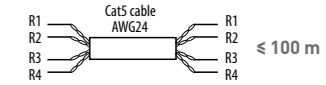

7" Video colour internal units

4.3" Video colour internal units

Audio internal unit

Audio internal unit compatible with video solution.

ONE entrance house

Recommended cables

Accepted cables

TWO entrances house