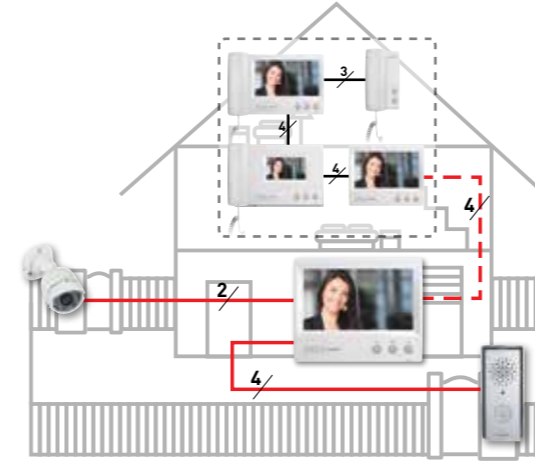

Manage one entrance

INSTALL 1 VIDEOKIT
--- Add and mix up to 4 internal units

Manage two entrances

INSTALL 1 VIDEOKIT + 1 ADDITIONAL ENTRANCE PANEL
--- Add and mix up to 4 internal units

Manage one entrance + one camera

INSTALL 1 VIDEOKIT + 1 ADDITIONAL CAMERA
--- Add and mix up to 4 internal units

Extended security for video kits

Through a second entrance panel or a CCTV camera

Press the internal unit button to switch from the entrance panel view to the camera view.

Control your home from every room.....Expand your system up to 4 additional internal units

Pick & mix the internal units

Common features of all internal units

- Easy 4-wires installation
- Expandability (you can add up to 4 internal units; all **video units** are interchangeable and compatible with each other)