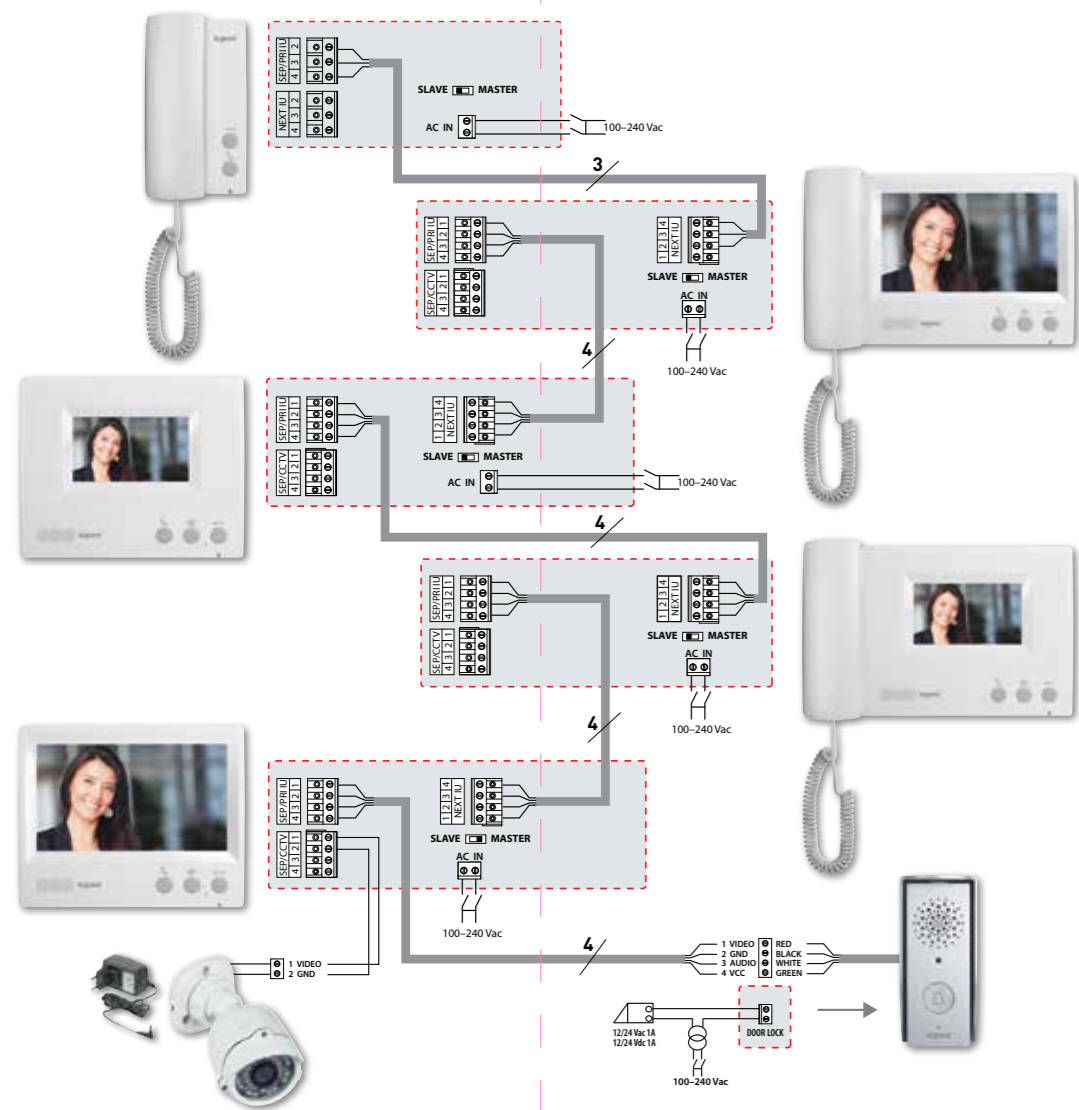

MAXIMUM EXPANSION

VIDEO/AUDIO

Pick your kit...
...and expand it

Description	LG-369580	LG-369570	LG-369560	LG-369550	LG-369500
HIGH RESISTANCE ZAMAK ENTRANCE PANEL					
Protection grade	IP54 / IK07	IP54 / IK07	IP54 / IK07	IP54 / IK07	IP54 / IK07
Rainshield included	■	■	■	■	■
Wide angle camera (95°)	■	■	■	■	■
INTERNAL UNIT					
Colour display	7" LCD	7" LCD	4.3" LCD	4.3" LCD	
Communication modality	Hands-free	Handset	Hands-free	Handset	Handset
Door lock pushbutton	■	■	■	■	■
Auto ON / Cycle camera pushbutton	■	■	■	■	■
Answering call pushbutton / Intercom	■	■	■	■	■
Audio volume adjustment	■	■	■	■	■
Internal Power supply (NO Cord - NO Plug)	■	■	■	■	■
Selectable ringtones (12 different)	■	■	■	■	■
Installation up to 5 Internal units	■	■	■	■	■
Mounting accessories & screws included	■	■	■	■	■
SYSTEM EXPANSION DEVICES (To be purchased separately)					
LG-369585 (7" Hands-free video IU)	■	■	■	■	
LG-369575 (7" Handset video IU)	■	■	■	■	
LG-369565 (4.3" Hands-free video IU)	■	■	■	■	
LG-369555 (4.3" Handset video IU)	■	■	■	■	
LG-369505 (Handset audio IU)	■	■	■	■	■
LG-369596 (Video entrance panel)	■	■	■	■	
LG-369595 (Audio entrance panel)	■	■	■	■	■
LG-369400 (CCTV Camera)	■	■	■	■	
LG-369597 (Entrance panel angle bracket)	■	■	■	■	■

PROFESSIONAL and FLEXIBLE
but SIMPLE

Door entry

Ready made solutions for **single family homes**

4
WIRES

Robust while discrete entrance panel

- Zamak
- Weatherproof
- Rainshield included
- Hidden wide angle camera
- Hidden Led for night vision

Control your home from every room.....Expand your system up to 4 additional internal units

Pick & mix the internal units

Common features of all internal units

- Easy 4-wires installation
- Expandability (you can add up to 4 internal units; all **video units** are interchangeable and compatible with each other)