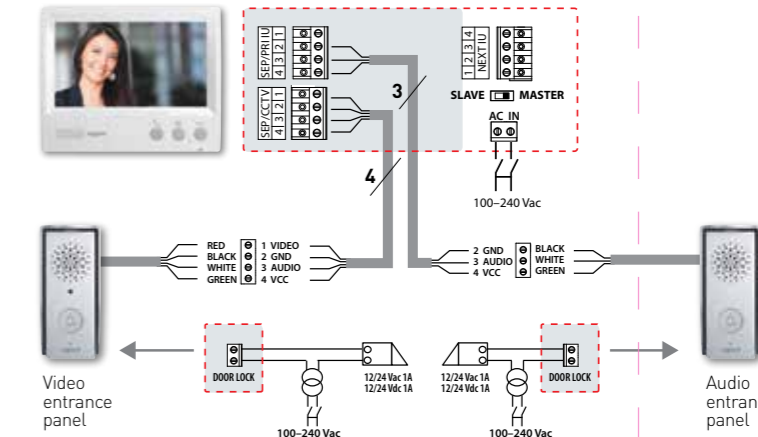

INSTALL 1 VIDEOKIT + 1 ADDITIONAL CAMERA
--- Add and mix up to 4 internal units

Extended security for video kits

Through a second entrance panel or a CCTV camera

Press the internal unit button to switch from the entrance panel view to the camera view.

Control your home from every room.....Expand your system up to 4 additional internal units

Pick & mix the internal units

Common features of all internal units

- Easy 4-wires installation
- Expandability (you can add up to 4 internal units; all **video units** are interchangeable and compatible with each other)

7" Video colour internal units

4.3" Video colour internal units

Audio internal unit

Audio internal unit compatible with video solution.

ONE entrance house

Recommended cables

Accepted cables

TWO entrances house

Entrance panels angle bracket installation

WITHOUT ANGLE BRACKET

WITH ANGLE BRACKET