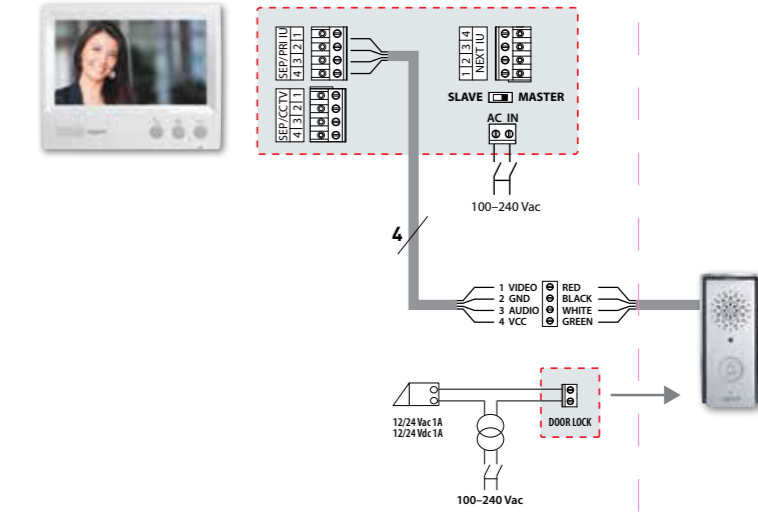

INSTALL 1 VIDEOKIT + 1 ADDITIONAL CAMERA
--- Add and mix up to 4 internal units

Extended security for video kits

Through a second entrance panel or a CCTV camera

Press the internal unit button to switch from the entrance panel view to the camera view.

Control your home from every room.....Expand your system up to 4 additional internal units

Pick & mix the internal units

Common features of all internal units

- Easy 4-wires installation
- Expandability (you can add up to 4 internal units; all **video units** are interchangeable and compatible with each other)

7" Video colour internal units

4.3" Video colour internal units

Audio internal unit

Audio internal unit compatible with video solution.

ONE entrance house

Recommended cables

Accepted cables

TWO entrances house

Entrance panels angle bracket installation

WITHOUT ANGLE BRACKET

WITH ANGLE BRACKET