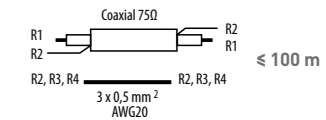

7" Video colour internal units

4.3" Video colour internal units

Audio internal unit

Audio internal unit compatible with video solution.

ONE entrance house

Recommended cables

Accepted cables

TWO entrances house