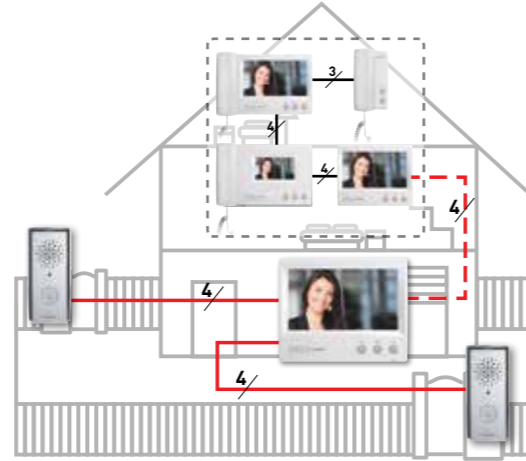

PROFESSIONAL and FLEXIBLE
but SIMPLE

Door entry

Ready made solutions for **single family homes**

4
WIRES

Robust while discrete entrance panel

- Zamak
- Weatherproof
- Rainshield included
- Hidden wide angle camera
- Hidden Led for night vision

Manage one entrance

INSTALL 1 VIDEOKIT
--- Add and mix up to 4 internal units

Manage two entrances

INSTALL 1 VIDEOKIT + 1 ADDITIONAL ENTRANCE PANEL
--- Add and mix up to 4 internal units

Manage one entrance + one camera

INSTALL 1 VIDEOKIT + 1 ADDITIONAL CAMERA
--- Add and mix up to 4 internal units

Extended security for video kits

Through a second entrance panel or a CCTV camera

Press the internal unit button to switch from the entrance panel view to the camera view.