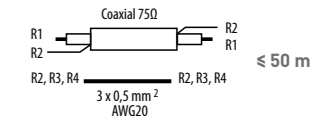

7" Video colour internal units

4.3" Video colour internal units

Audio internal unit

Audio internal unit compatible with video solution.

ONE entrance house

Recommended cables

Accepted cables

TWO entrances house