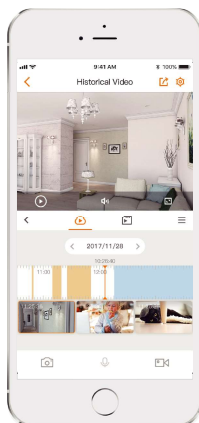

Wi-Fi Connection

IEEE802.11b/g/n/ax(2.4 GHz) support Wi-Fi 6

Stay close with what you care

With Cloud service, you will have access to what you care as long as Internet is available. You can record daily or motion videos on Cloud and play back anytime anywhere.