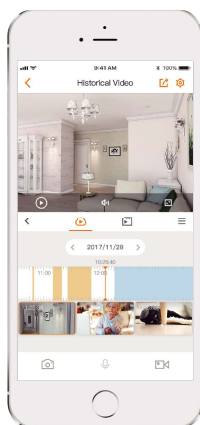

Stay close with what you care

With Cloud service, you will have access to what you care as long as Internet is available. You can record daily or motion videos on Cloud and play back anytime anywhere.