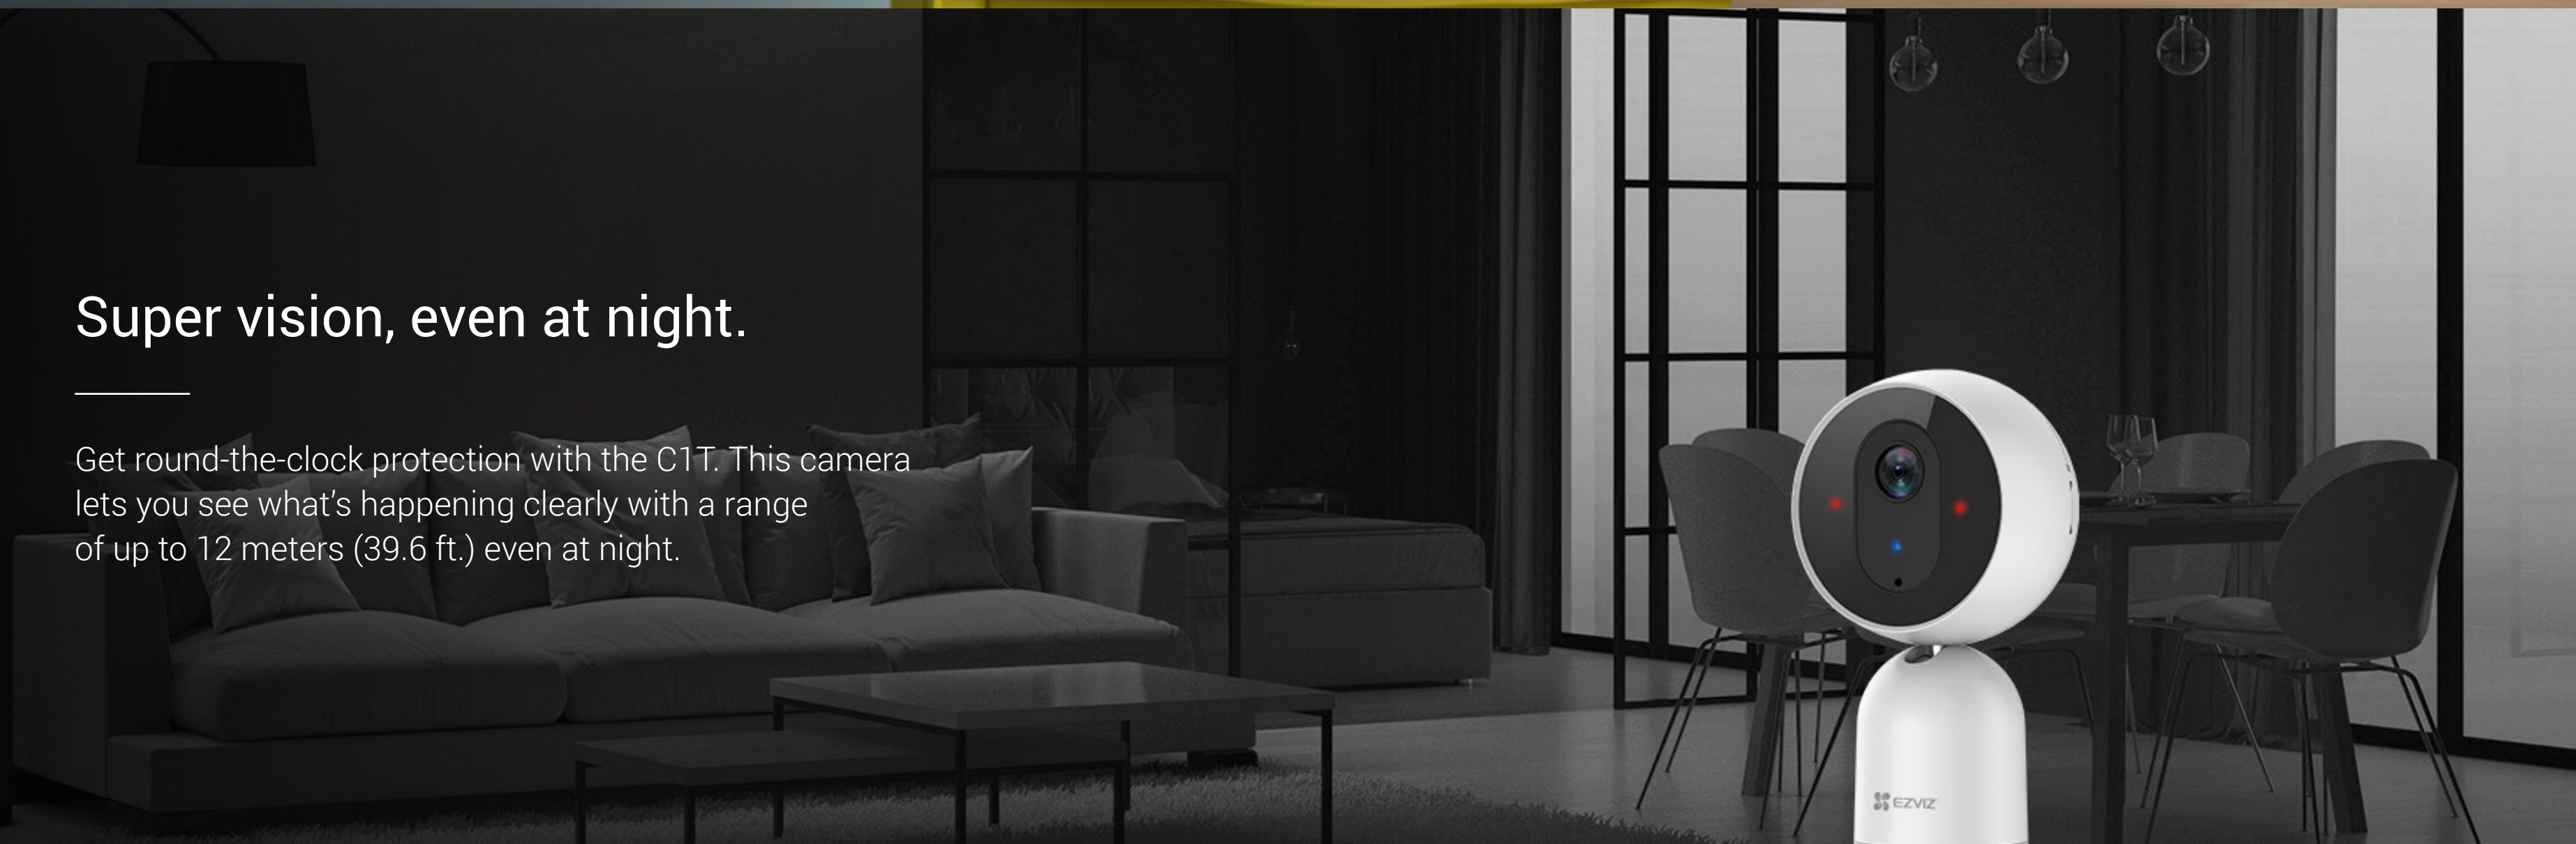

EZVIZ CloudPlay Storage

1080p high-definition video.

This camera captures 1080p high-definition videos and pictures, recording every moment with sharp clarity.

Records only when you need it.

With one tap of the EZVIZ App on your mobile device, you can enable C1T's sleep mode. Pause real-time viewing and recording whenever you need the privacy.

Sleep Mode

ON

User-friendly audio alerts.

This C1T camera also comes with three audio alert modes for motion detection – silent, short beep, and siren. Want to hear your visitors while you are in another room? Set the camera on siren mode so you will hear the alert loud and clear.

Real-time conversation.

Like an ordinary phone call, talk to your family or pets at home wherever you are via the EZVIZ App.

Super vision, even at night.

Get round-the-clock protection with the C1T. This camera lets you see what's happening clearly with a range of up to 12 meters (39.6 ft.) even at night.